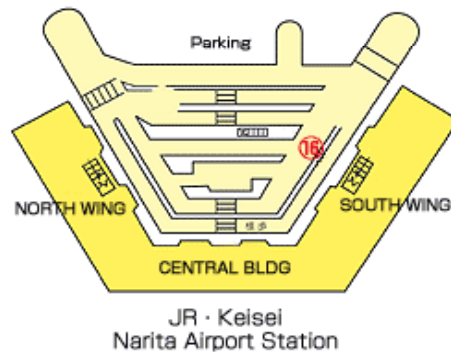

Access

Bus

◆ Free Airport Shuttle Bus.

Terminal 2 Bus stop

Terminal 1 Bus stop

Time	Terminal 2 - Hotel
4	-
5	-
6	-
7	30
8	10
9	00 30
10	10 50
11	30
12	10
13	30 50
14	10 30 50
15	10 30 50
16	10 30 50
17	15 35 55
18	15 35 55
19	15 35 55
20	15 35 55
21	15 35 55
22	35
23	15 50
24	25

Time	Terminal 1 - Hotel
4	-
5	-
6	-
7	35
8	15
9	05 35
10	15 55
11	35
12	15
13	35 55
14	15 35 55
15	15 35 55
16	15 35 55
17	20 40
18	00 20 40
19	00 20 40
20	00 20 40
21	00 20 40
22	00 40
23	20 55
24	30

Address - 500 Tokko, Narita-shi, Chiba 286-0106, Japan

TEL: 81-476-32-0032 / **FAX:** 81-476-32-3993 / **Reservations:** 81-476-32-1133

Bus

◆ Free Airport Shuttle Bus.

Time	Hotel – Terminal 2 – Terminal 1
4	40
5	05 45
6	05 25 45
7	05 25 45
8	05 25 45
9	05 25 45
10	05 25 45
11	25 45
12	25 45
13	05 45
14	25
15	05 45
16	25
17	00 20 40
18	00 20 40
19	00 20 40
20	00 20 40
21	00 40
22	20
23	–
24	–

* The bus leaves at 4:40 from the hotel only stops at Terminal 2.

* 5:05 & after 17:00, bus leaving from the hotel arrives at Terminal 2 on the 1st floor, then arrives at Terminal 1 on the 1st floor.

Address – 500 Tokko, Narita-shi, Chiba 286-0106, Japan